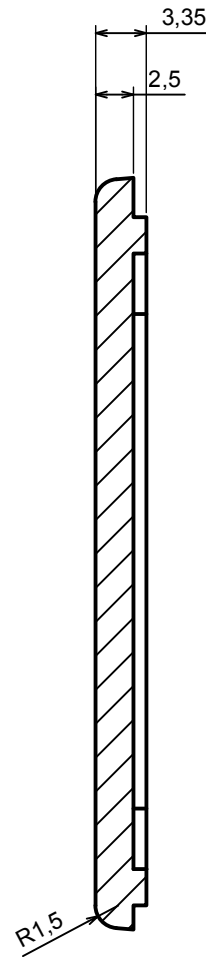

A |

A |

A-A

All rights reserved, Copyright Kradox 2017		
Product model	Enclosure Z47U - Assembly	
Format: A3	Material: PS, ABS	
Scale 2:1	Tolerance: +/- 0.5	

B |

B-B

B |

All rights reserved, Copyright Kradox 2017

Product model: Enclosure Z47U - Base

Format: A3 Material: PS, ABS

Scale 2:1 Tolerance: +/- 0.5

c |

C-C

c |

All rights reserved, Copyright Kradox 2017

Product model: Enclosure Z47U - Cover

Format: A3 Material: PS, ABS

Scale 2:1 Tolerance: +/- 0.5