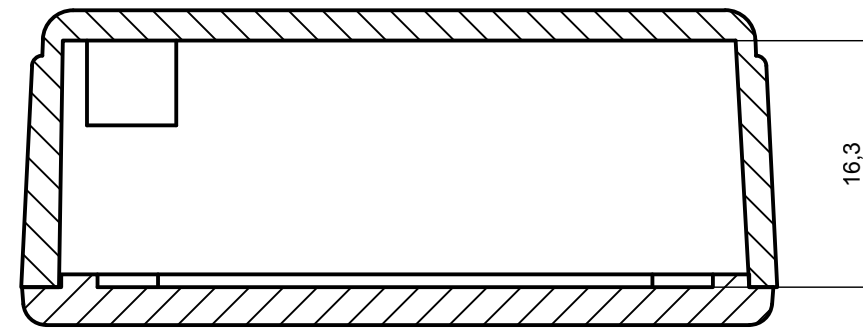

A |

A |

A-A

All rights reserved, Copyright Kradox 2017		
Product model	Enclosure Z47U - Assembly	
Format: A3	Material: PS, ABS	
Scale 2:1	Tolerance: +/- 0.5	

B |

B-B

B |

All rights reserved, Copyright Kradox 2017

Product model: Enclosure Z47U - Base

Format: A3 Material: PS, ABS

Scale 2:1 Tolerance: +/- 0.5

c |

C-C

c |

All rights reserved, Copyright Kradox 2017

Product model: Enclosure Z47U - Cover

Format: A3 Material: PS, ABS

Scale 2:1 Tolerance: +/- 0.5