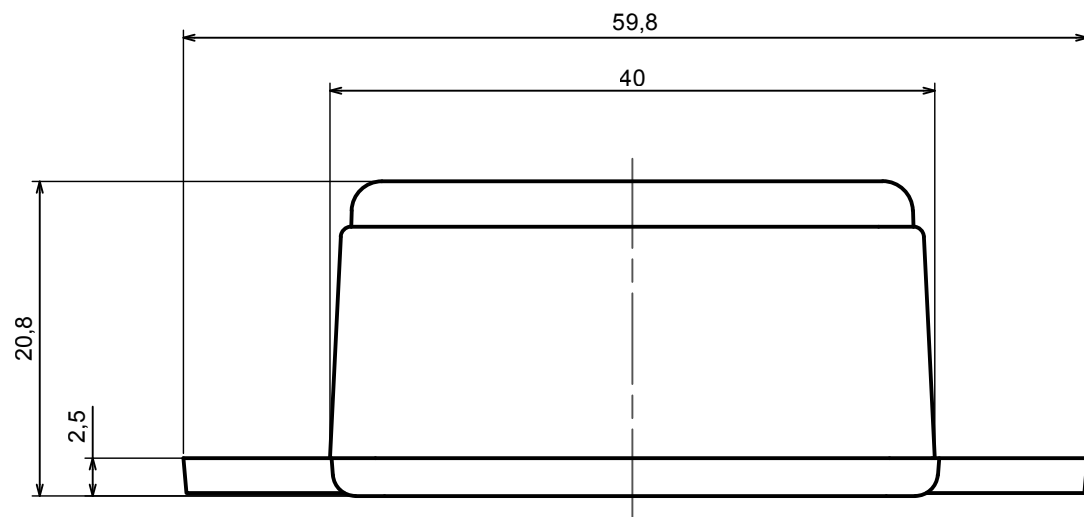

A |

A |

A-A

All rights reserved, Copyright Kradox 2017		
Product model	Enclosure Z47U - Assembly	
Format: A3	Material: PS, ABS	
Scale 2:1	Tolerance: +/- 0.5	

B |

B-B

B |

All rights reserved, Copyright Kradox 2017

Product model: Enclosure Z47U - Base

Format: A3 Material: PS, ABS

Scale 2:1 Tolerance: +/- 0.5

c |

C-C

c |

All rights reserved, Copyright Kradox 2017

Product model: Enclosure Z47U - Cover

Format: A3 Material: PS, ABS

Scale 2:1 Tolerance: +/- 0.5