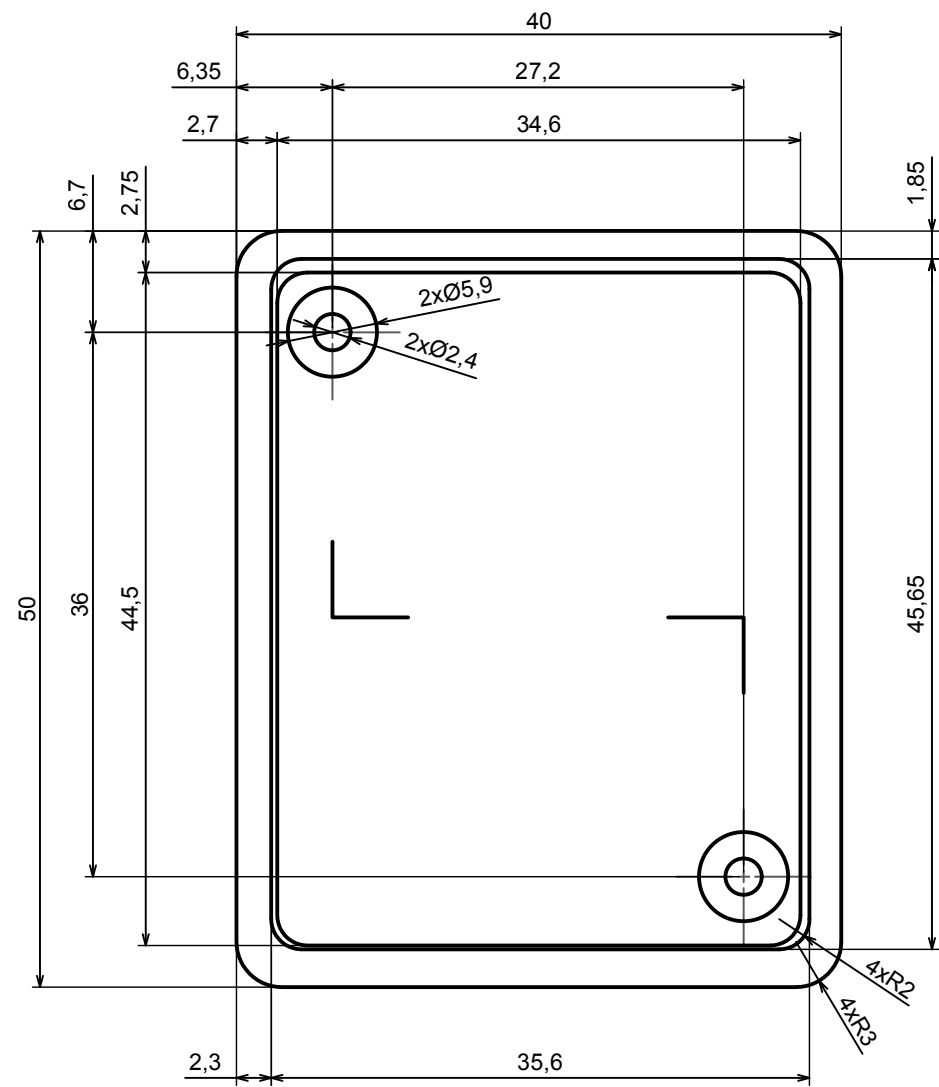

A |

A |

A-A

All rights reserved, Copyright Kradox 2017		
Product model	Enclosure Z47U - Assembly	
Format: A3	Material: PS, ABS	
Scale 2:1	Tolerance: +/- 0.5	

B |

B-B

B |

All rights reserved, Copyright Kradox 2017

Product model: Enclosure Z47U - Base

Format: A3 Material: PS, ABS

Scale 2:1 Tolerance: +/- 0.5

c |

C-C

c |

All rights reserved, Copyright Kradox 2017

Product model: Enclosure Z47U - Cover

Format: A3 Material: PS, ABS

Scale 2:1 Tolerance: +/- 0.5