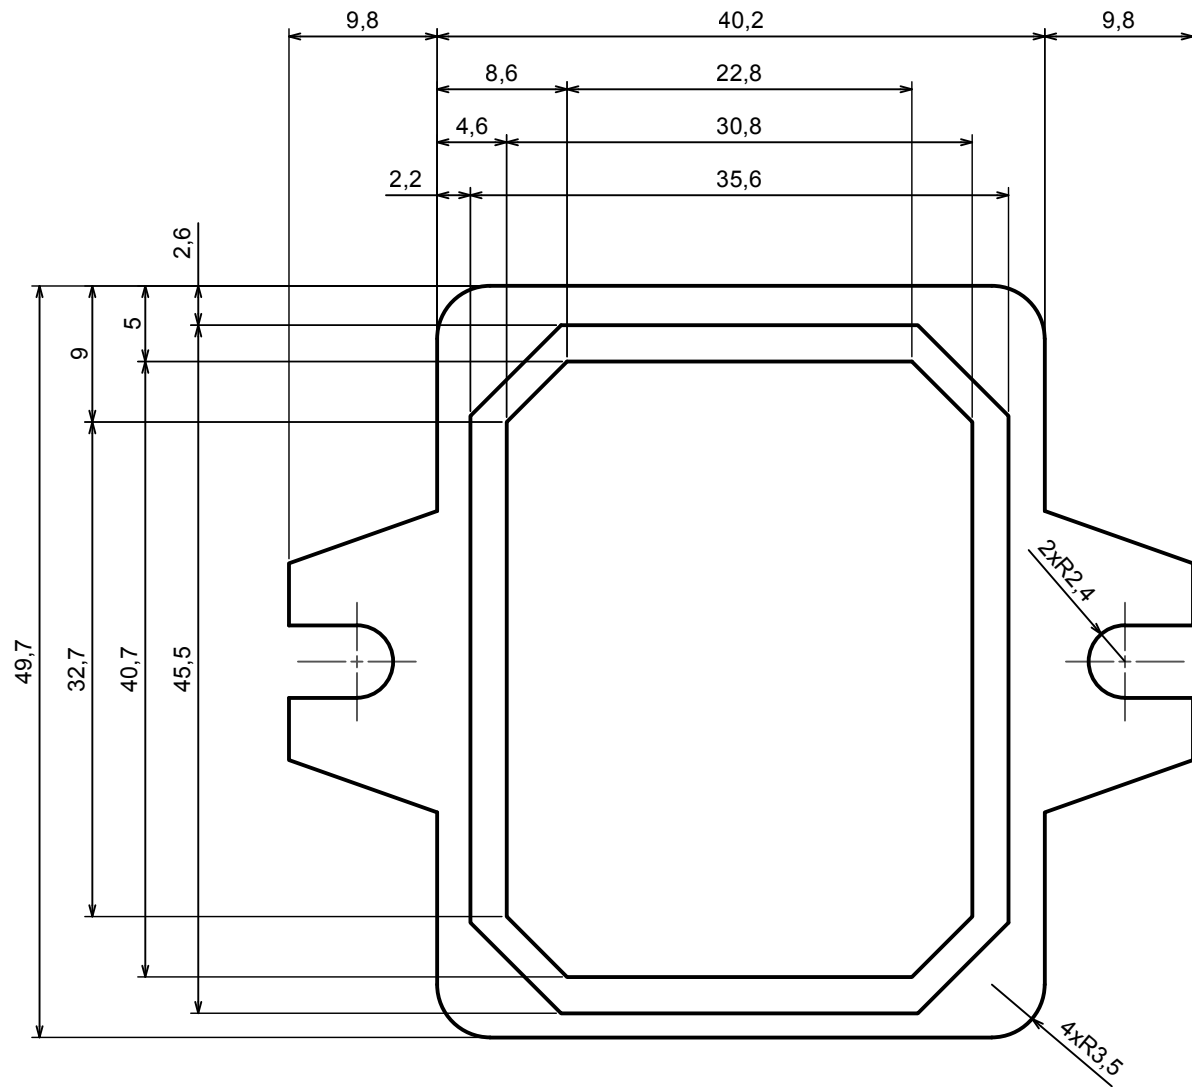

A |

A |

A-A

All rights reserved, Copyright Kradox 2017		
Product model	Enclosure Z47U - Assembly	
Format: A3	Material: PS, ABS	
Scale 2:1	Tolerance: +/- 0.5	

B |

B-B

B |

All rights reserved, Copyright Kradox 2017

Product model: Enclosure Z47U - Base

Format: A3 Material: PS, ABS

Scale 2:1 Tolerance: +/- 0.5

c |

C-C

c |

All rights reserved, Copyright Kradox 2017

Product model: Enclosure Z47U - Cover

Format: A3 Material: PS, ABS

Scale 2:1 Tolerance: +/- 0.5