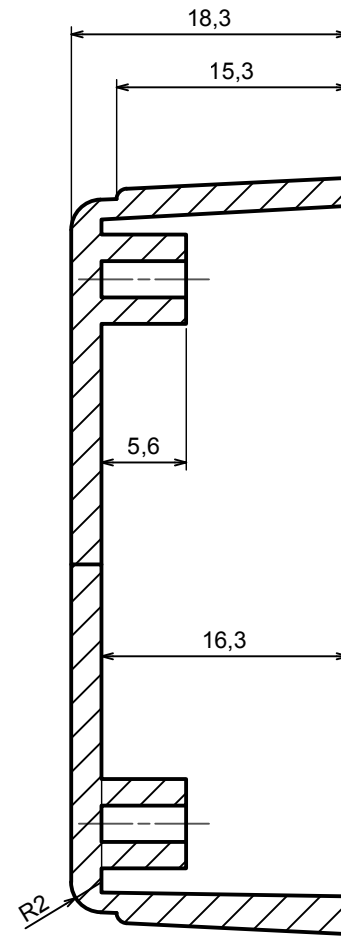

A |

A |

A-A

All rights reserved, Copyright Kradox 2017		
Product model	Enclosure Z47U - Assembly	
Format: A3	Material: PS, ABS	
Scale 2:1	Tolerance: +/- 0.5	

B |

B-B

B |

All rights reserved, Copyright Kradox 2017

Product model: Enclosure Z47U - Base

Format: A3 Material: PS, ABS

Scale 2:1 Tolerance: +/- 0.5

c |

C-C

c |

All rights reserved, Copyright Kradox 2017

Product model: Enclosure Z47U - Cover

Format: A3 Material: PS, ABS

Scale 2:1 Tolerance: +/- 0.5