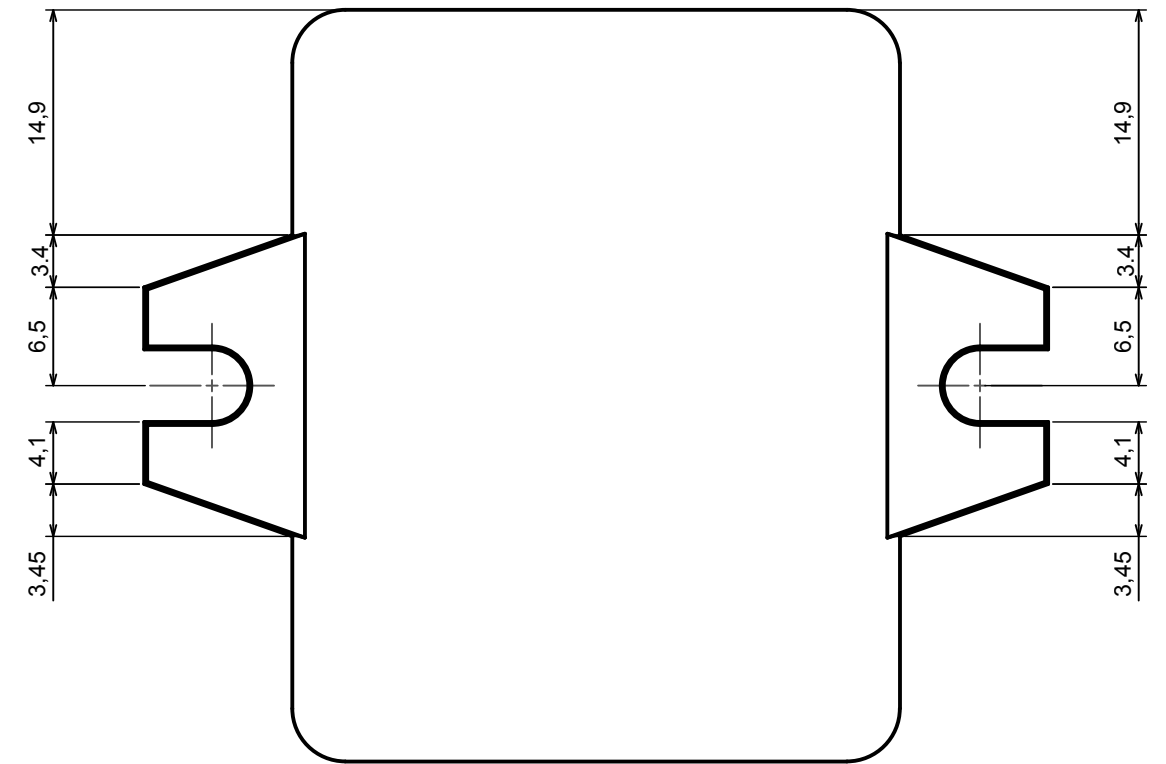

A |

A |

A-A

All rights reserved, Copyright Kradox 2017		
Product model	Enclosure Z47U - Assembly	
Format: A3	Material: PS, ABS	
Scale 2:1	Tolerance: +/- 0.5	

B |

B-B

B |

All rights reserved, Copyright Kradox 2017

Product model: Enclosure Z47U - Base

Format: A3 Material: PS, ABS

Scale 2:1 Tolerance: +/- 0.5

c |

C-C

c |

All rights reserved, Copyright Kradox 2017

Product model: Enclosure Z47U - Cover

Format: A3 Material: PS, ABS

Scale 2:1 Tolerance: +/- 0.5