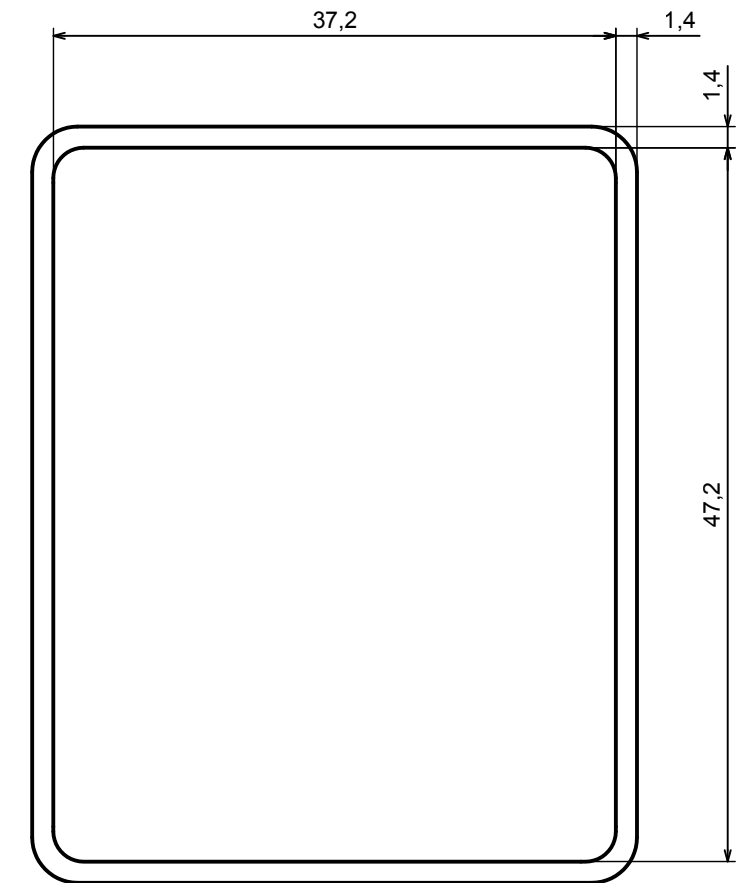

A |

A |

A-A

All rights reserved, Copyright Kradox 2017		
Product model	Enclosure Z47U - Assembly	
Format: A3	Material: PS, ABS	
Scale 2:1	Tolerance: +/- 0.5	

B |

B-B

B |

All rights reserved, Copyright Kradox 2017

Product model: Enclosure Z47U - Base

Format: A3 Material: PS, ABS

Scale 2:1 Tolerance: +/- 0.5

c |

C-C

c |

All rights reserved, Copyright Kradox 2017

Product model: Enclosure Z47U - Cover

Format: A3 Material: PS, ABS

Scale 2:1 Tolerance: +/- 0.5